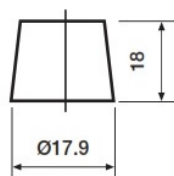

Yuasa Technical Data Sheet

Yuasa HJ-S55D23R-B - Auxilliary, Backup & Specialist Batteries

Performance

Voltage	12V
Capacity (20-hour)	57Ah
Cold Cranking Amps (EN1)	385A

Dimensions

Length	220mm
Width	171mm
Height	227mm

Weights & Measures

Mean Weight with Acid	15.1kg
-----------------------	--------

Container Features

Case Type	D23 JIS AGM
Cell Layout	1
Hold Down	N
Lid Type	Flat

Technology

Separator	AGM
Recommended Charge Rate	4A
Performance Marking	W5-C2-V2-E2

Terminal Type

T1

Standard DIN Post

Positive Terminal

Negative Terminal

Battery Hold-down

Data Sheet generated on 10/12/2021 - E&OE