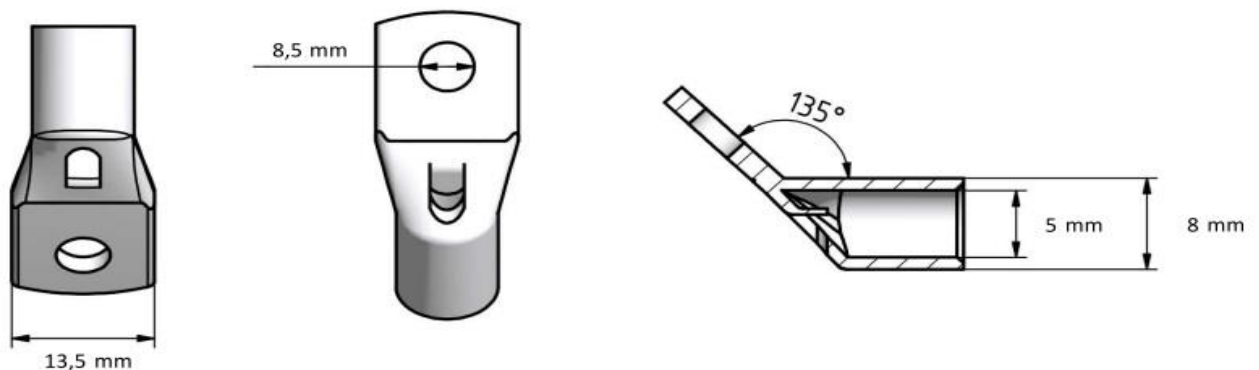

Drawing

Package

Package	Box	Pcs / Package	50	Weight [kg]	0,42
Length [mm]	60	Width [mm]	47	Height [mm]	97

Ouneva Oy

Teollisuustie 21
FI-82730 Tuupovaara
Finland

Tel. +358 400 179 750
info@ouneva.fi

www.ounevagroup.fi
www.ounevaproducts.fi