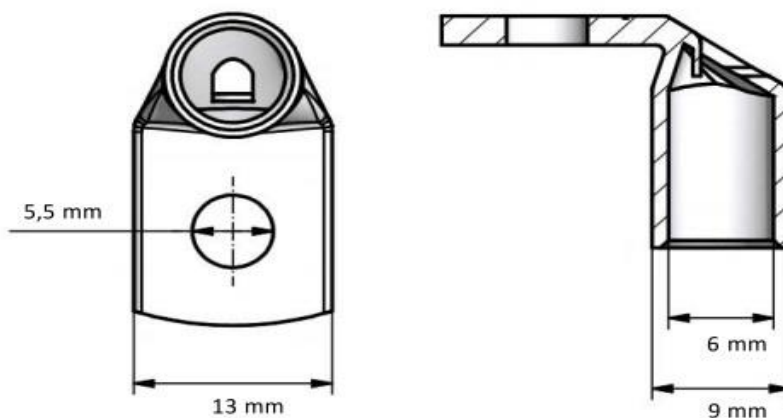

Drawing

Package

Package	Box	Pcs / Package	50	Weight [kg]	0,513
Length [mm]	60	Width [mm]	47	Height [mm]	97

Ouneva Oy

Teollisuustie 21
FI-82730 Tuupovaara
Finland

Tel. +358 400 179 750
info@ouneva.fi

www.ounevagroup.fi
www.ounevaproducts.fi